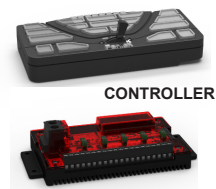

INTELLIGENT DESIGN

CONTROLLER

MINI CONTROLLER

FUSION® 40° OR 180° SURFACE MOUNTS

Fusion® 40° or 180° Surface Mount

Standing under 1.25" tall, the Fusion® surface mount features CREE 4-watt LEDs for intense lighting on a small platform, with an option for single or dual color, and a 180° or 40° lightspread.