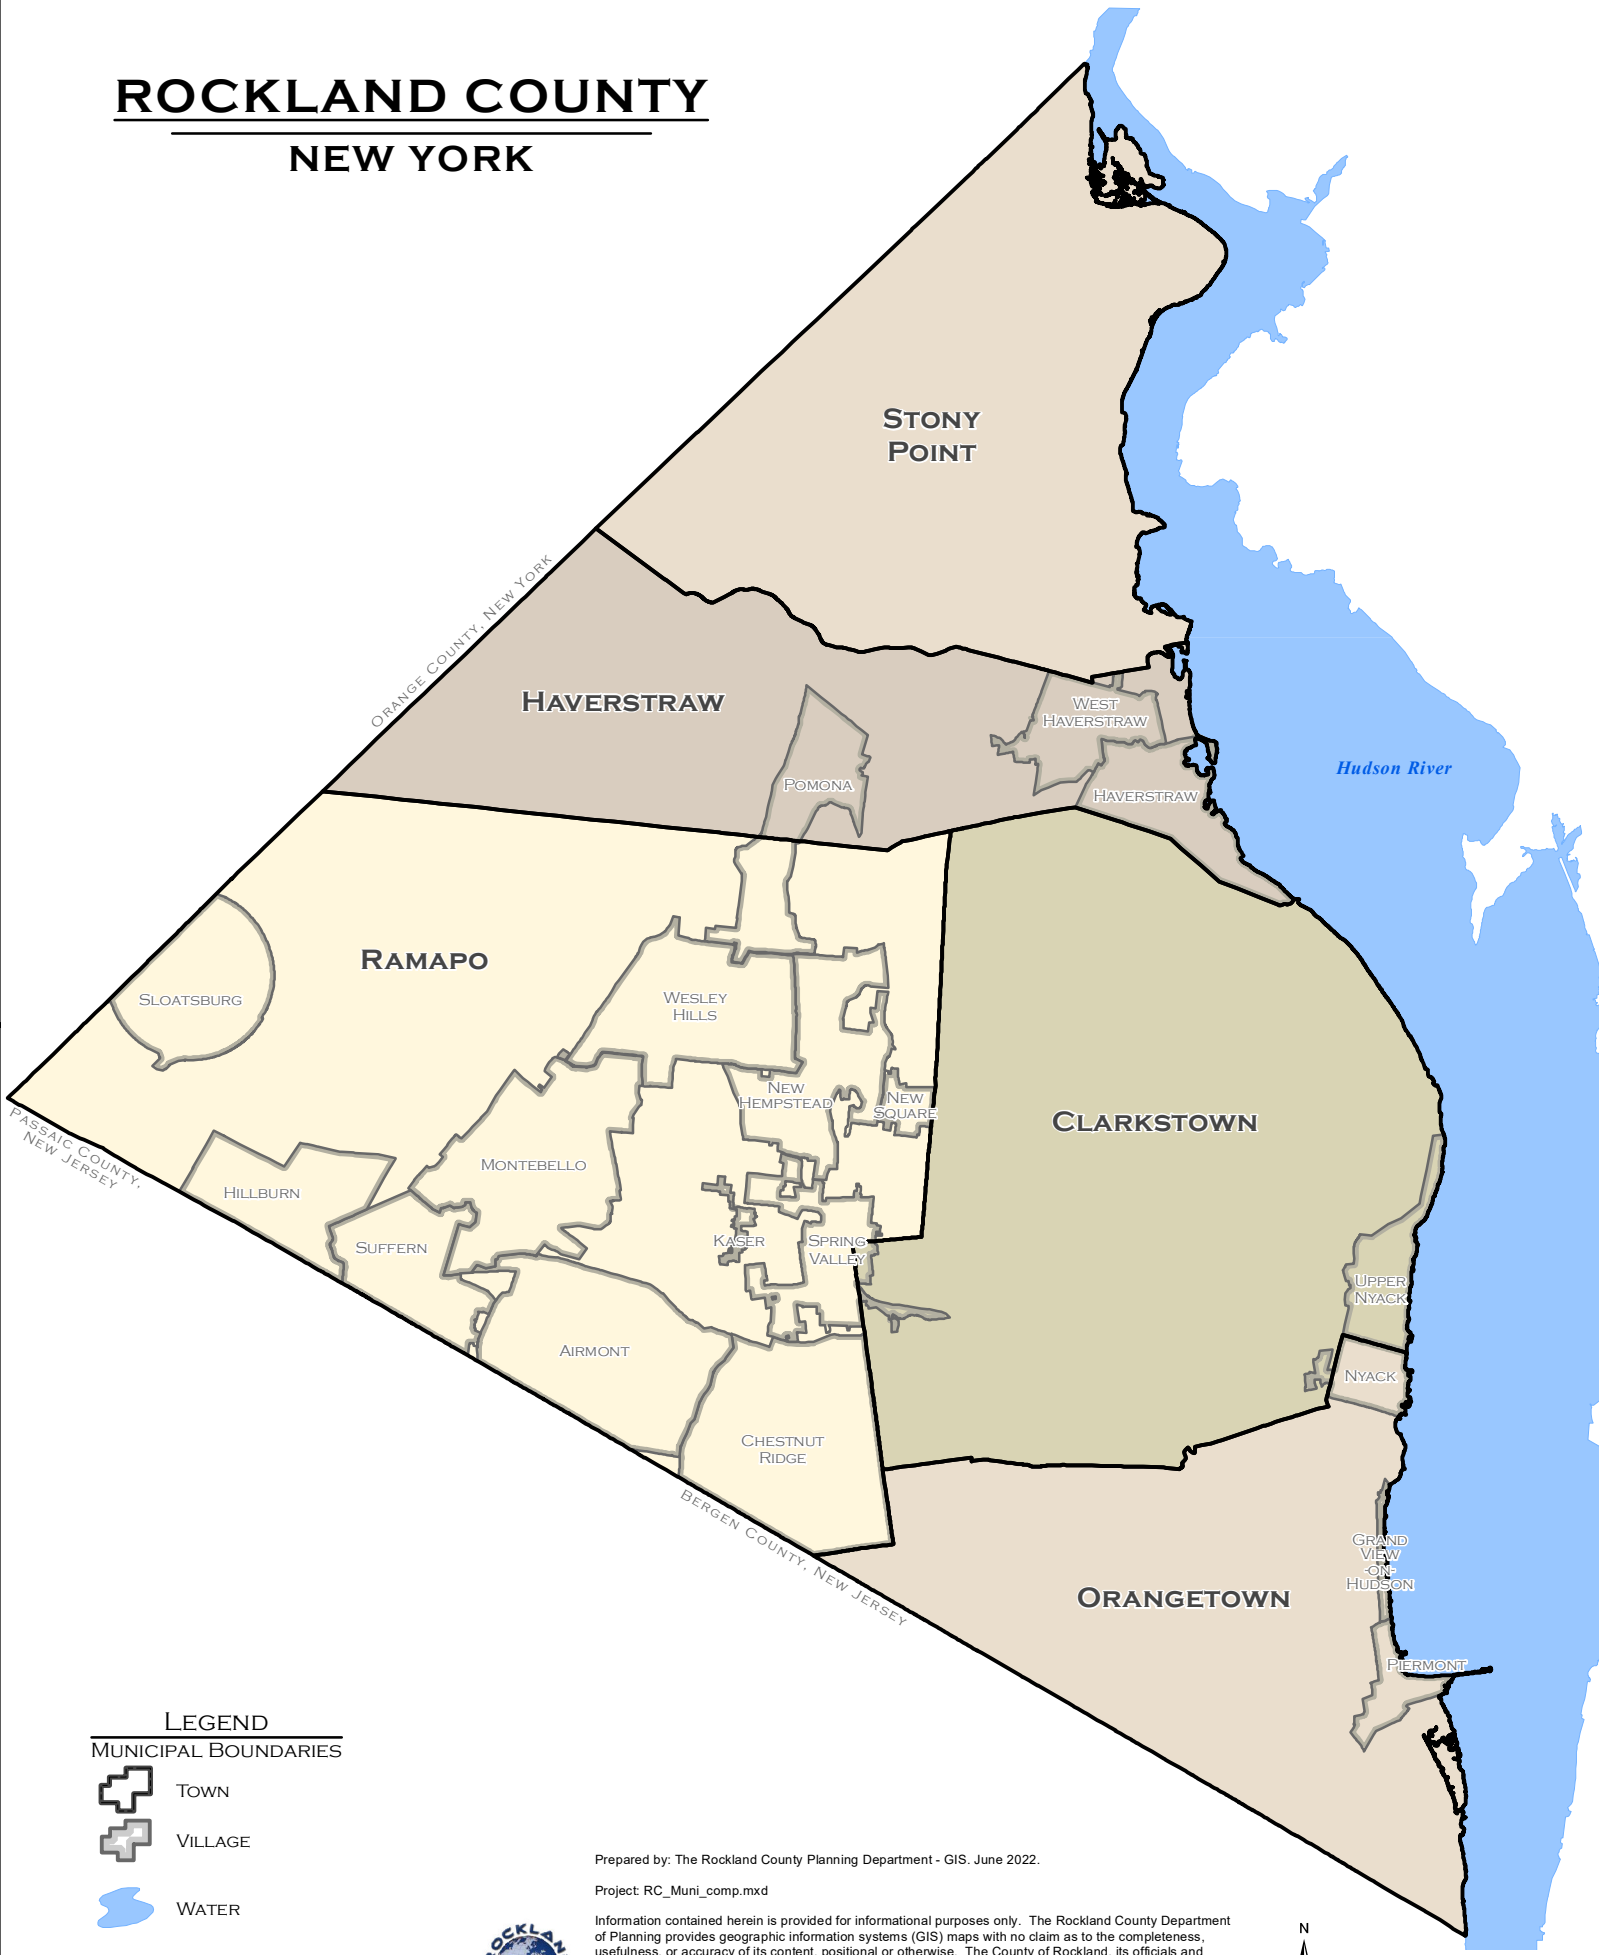

ROCKLAND COUNTY

NEW YORK

LEGEND

MUNICIPAL BOUNDARIES

TOWN

VILLAGE

WATER

MILES

Prepared by: The Rockland County Planning Department - GIS, June 2022.

Project: RC_Muni_comp.mxd