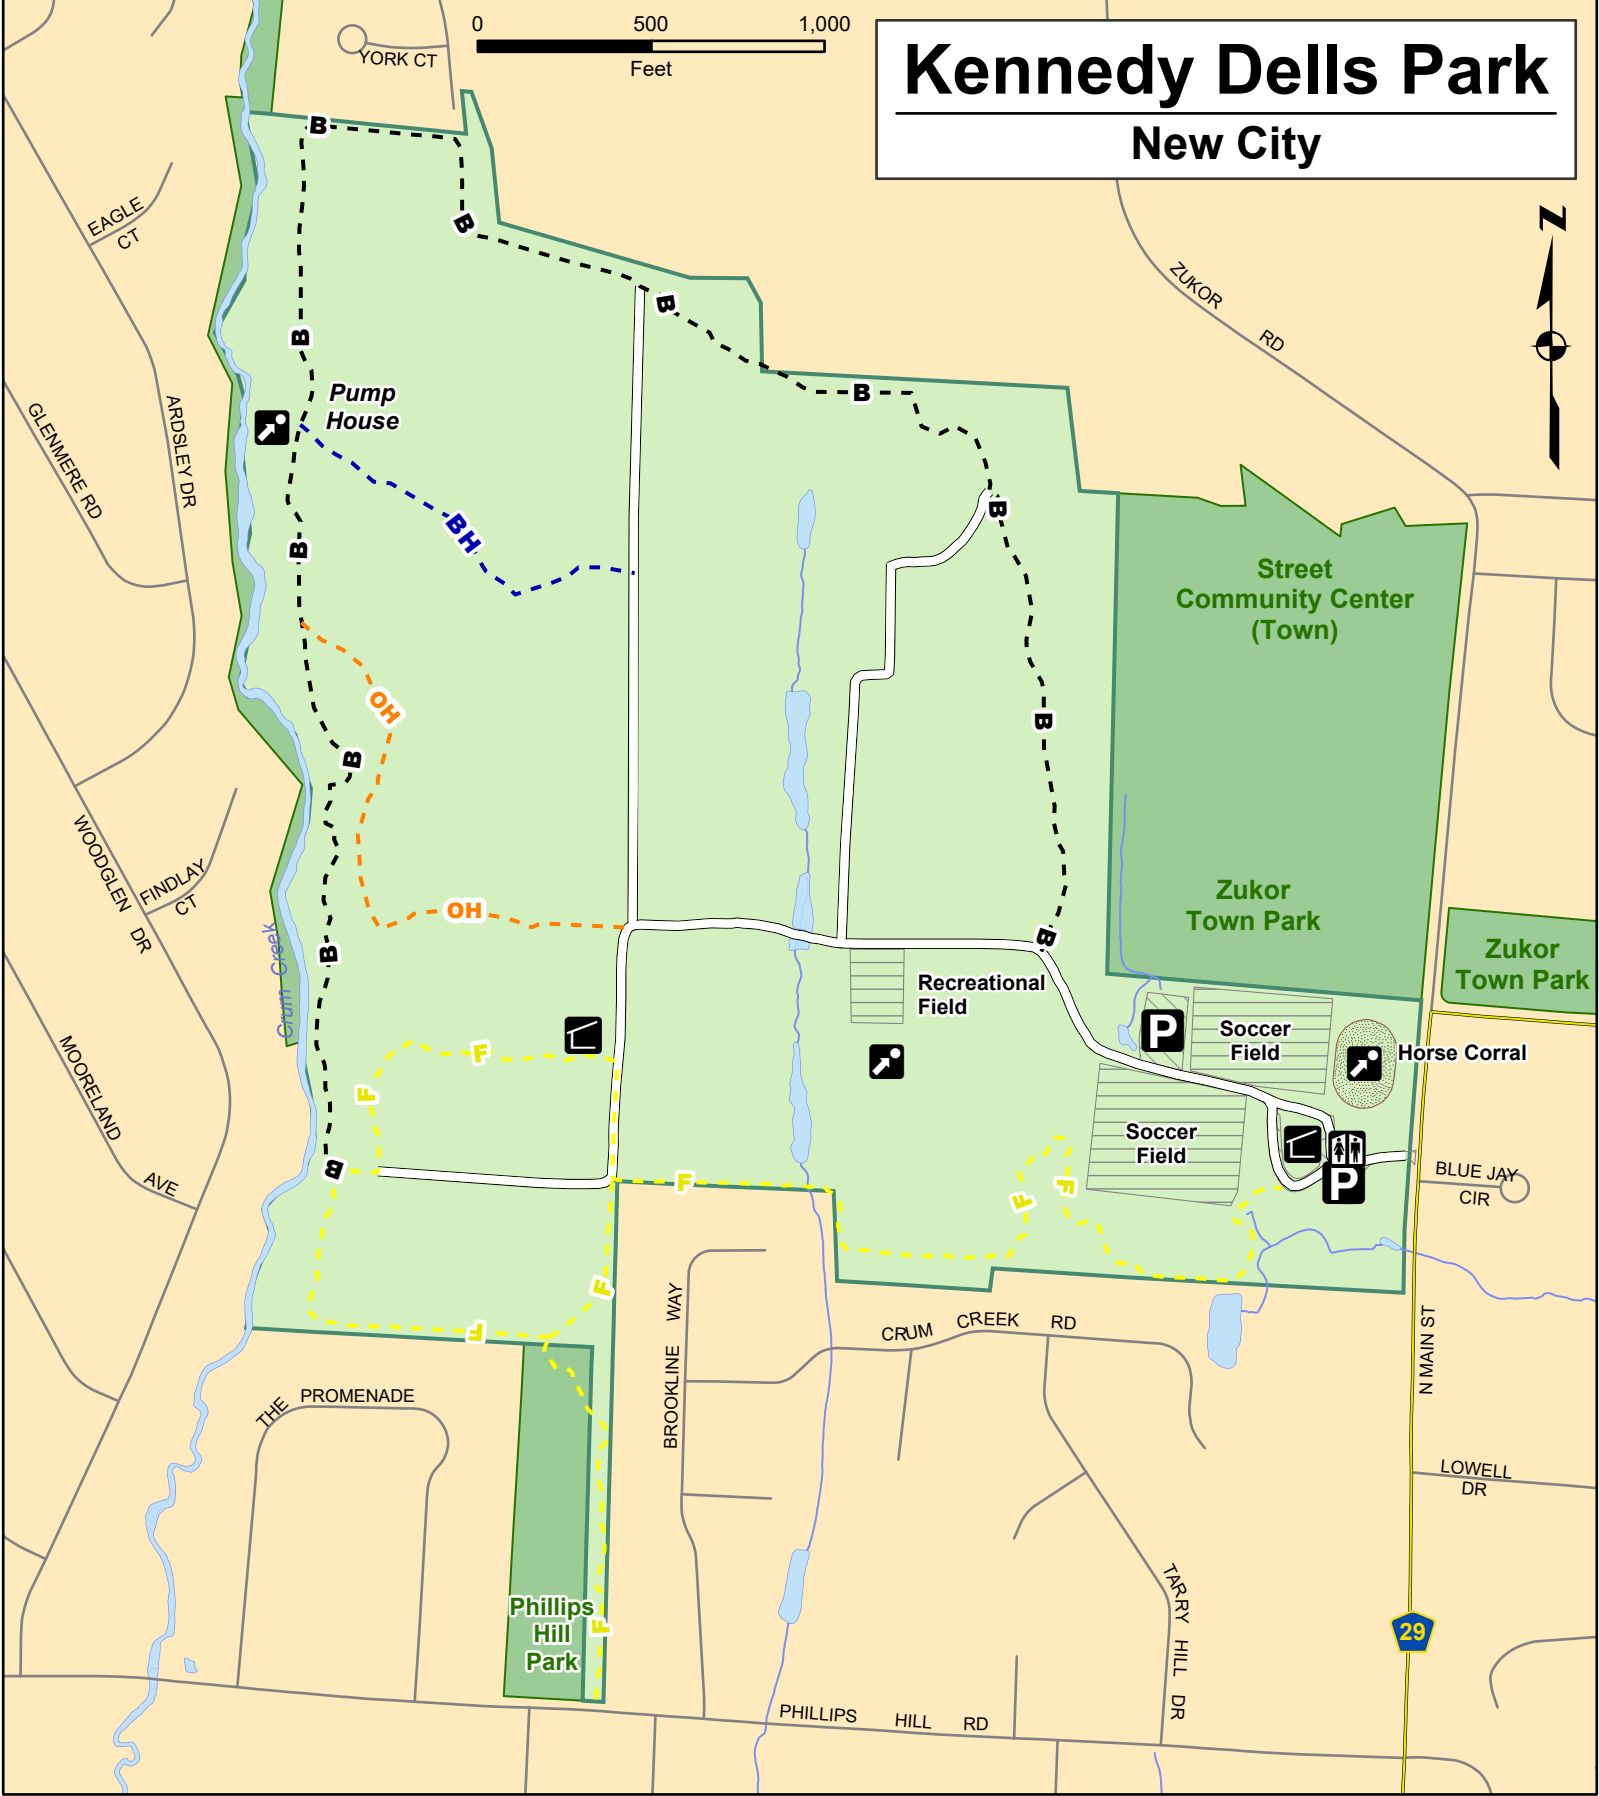

Kennedy Dells Park

New City

Legend

- Parking Lot
- Shelter
- Restrooms
- Dog Run
- Point of Interest

Trails

- Bridle Path
  White Blaze - 1.36 miles
- Fitness Trail
  Yellow Blaze - 1.38 miles
- Hiking Trail
  Orange Blaze - 0.33 miles
- Hiking Trail
  Blue Blaze - 0.22 miles

- Service Road
  1.48 miles
- Stream
- Water Body

Prepared by: The Rockland County Planning Department: GIS.
August, 2021.